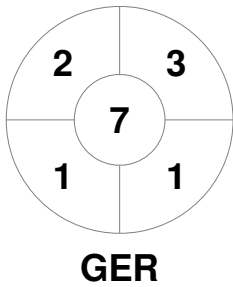

Match Statistics

Match #	Date	Time	Pool / Class	Pitch
27	08 Feb 2025	16:00	Semi Final	Pitch 1

Germany			
GK Subs			

Full Time	6 - 1
Third Period	3 - 1
Half-time	3 - 1
First Period	1 - 1

South Africa			
GK Subs	37		

Penalty Corners

Circle Entries

Shots

Shots on Target

Possession %