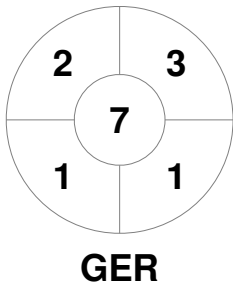

Match Statistics

Match #	Date	Time	Pool / Class	Pitch
27	08 Feb 2025	16:00	Semi Final	Pitch 1

Germany			
GK Subs			

Full Time	6 - 1
Third Period	3 - 1
Half-time	3 - 1
First Period	1 - 1

South Africa			
GK Subs	37		

Penalty Corners

Circle Entries

Shots

Shots on Target

Possession %