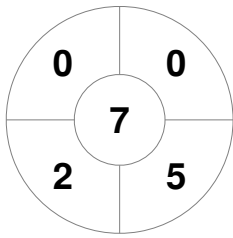

Match Statistics

Match #	Date	Time	Pool / Class	Pitch
2	01 Dec 2024	19:30	RR	Hangzhou, China

China

Full Time	2 - 1
Third Period	2 - 1
Half-time	1 - 1
First Period	1 - 1

England

Penalty Corners

CHN

ENG

Circle Entries

CHN

ENG

Shots

CHN

ENG

Shots on Target

CHN