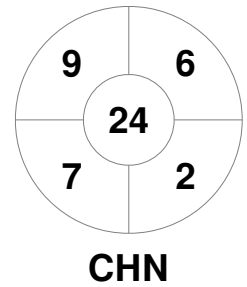

Match Statistics

Match #	Date	Time	Pool / Class	Pitch
M15	14 Sep 2024	18:00	One Pool	Pitch 1

Japan	Full Time	0 - 2	China
	Third Period	0 - 2	
	Half-time	0 - 2	
	First Period	0 - 1	

Penalty Corners

Circle Entries