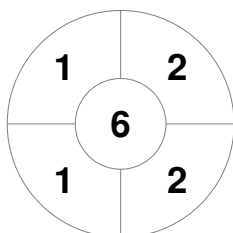

Match Statistics

Match #	Date	Time	Pool / Class	Pitch
M22	25 May 2024	12:00	5/6th Place	Pitch 1

Indonesia			<table border="1"> <tr><td>Full Time</td><td>5 - 3</td></tr> <tr><td>Third Period</td><td>4 - 1</td></tr> <tr><td>Half-time</td><td>3 - 1</td></tr> <tr><td>First Period</td><td>2 - 0</td></tr> </table>		Full Time	5 - 3	Third Period	4 - 1	Half-time	3 - 1	First Period	2 - 0	Oman		
Full Time	5 - 3														
Third Period	4 - 1														
Half-time	3 - 1														
First Period	2 - 0														
GK Subs			GK Subs												

Penalty Corners

INA

OMA

Circle Entries

INA

OMA

Shots

INA