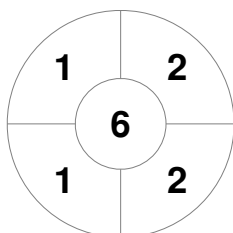

Match Statistics

Match #	Date	Time	Pool / Class	Pitch
M22	25 May 2024	12:00	5/6th Place	Pitch 1

Indonesia			<table border="1"> <tr><td>Full Time</td><td>5 - 3</td></tr> <tr><td>Third Period</td><td>4 - 1</td></tr> <tr><td>Half-time</td><td>3 - 1</td></tr> <tr><td>First Period</td><td>2 - 0</td></tr> </table>	Full Time	5 - 3	Third Period	4 - 1	Half-time	3 - 1	First Period	2 - 0	Oman		
Full Time	5 - 3													
Third Period	4 - 1													
Half-time	3 - 1													
First Period	2 - 0													
GK Subs				GK Subs										

Penalty Corners

INA

OMA

Circle Entries

INA

OMA

Shots

INA