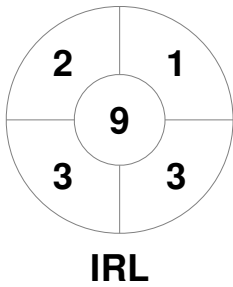

EuroHockey Indoor Championship II Women 2024

9 - 11 Feb 2024

Galway (IRL)

Match Statistics

Match #	Date	Time	Pool / Class	Pitch
15	11 Feb 2024	11:30	Pool A	Pitch 1

Ireland
GK Subs <table style="display: inline-table; border: none;"><tr><td style="width: 20px; height: 15px; border: 1px solid black;"></td><td style="width: 20px; height: 15px; border: 1px solid black;"></td></tr></table>

Full Time	5 - 1
Third Period	0 - 1
Half-time	0 - 1
First Period	0 - 0

Lithuania
GK Subs <table style="display: inline-table; border: none;"><tr><td style="width: 20px; height: 15px; border: 1px solid black;"></td><td style="width: 20px; height: 15px; border: 1px solid black;"></td></tr></table>

Penalty Corners