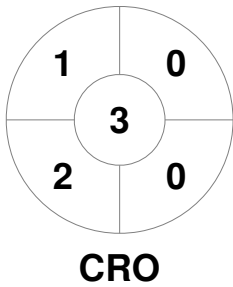

## Match Statistics

Match #	Date	Time	Pool / Class	Pitch
11	10 Feb 2024	17:15	Pool A	Pitch 1

<b>Croatia</b>
GK Subs <table border="1" style="display: inline-table; width: 40px; height: 15px; vertical-align: middle;"></table>

Full Time	<b>7 - 2</b>
Third Period	<b>6 - 2</b>
Half-time	<b>6 - 1</b>
First Period	<b>3 - 0</b>

<b>Portugal</b>
GK Subs <table border="1" style="display: inline-table; width: 40px; height: 15px; vertical-align: middle;"></table>

### Circle Entries