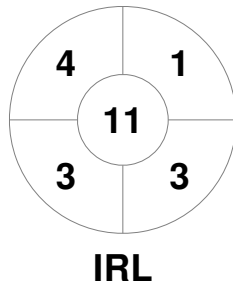

EuroHockey Indoor Championship II Women 2024

9 - 11 Feb 2024

Galway (IRL)

Match Statistics

Match #	Date	Time	Pool / Class	Pitch
9	10 Feb 2024	13:00	Pool A	Pitch 1

Portugal
GK Subs <table style="display: inline-table; border: none;"><tr><td style="border: 1px solid black; width: 20px; height: 15px;"></td><td style="border: 1px solid black; width: 20px; height: 15px;"></td></tr></table>

Full Time	1 - 9
Third Period	1 - 6
Half-time	1 - 3
First Period	1 - 2

Ireland
GK Subs <table style="display: inline-table; border: none;"><tr><td style="border: 1px solid black; width: 20px; height: 15px; text-align: center;">37</td><td style="border: 1px solid black; width: 20px; height: 15px;"></td></tr></table>

Penalty Corners