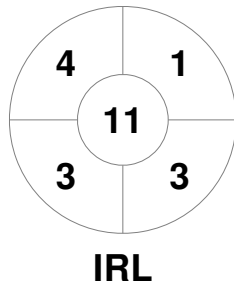

EuroHockey Indoor Championship II Women 2024

9 - 11 Feb 2024

Galway (IRL)

Match Statistics

Match #	Date	Time	Pool / Class	Pitch
9	10 Feb 2024	13:00	Pool A	Pitch 1

Portugal
GK Subs <table style="display: inline-table; border: none;"><tr><td style="border: 1px solid black; width: 20px; height: 15px;"></td><td style="border: 1px solid black; width: 20px; height: 15px;"></td></tr></table>

Full Time	1 - 9
Third Period	1 - 6
Half-time	1 - 3
First Period	1 - 2

Ireland
GK Subs <table style="display: inline-table; border: none;"><tr><td style="border: 1px solid black; width: 20px; height: 15px; text-align: center;">37</td><td style="border: 1px solid black; width: 20px; height: 15px;"></td></tr></table>

Penalty Corners