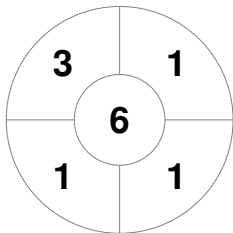

EuroHockey Indoor Championship II Women 2024

9 - 11 Feb 2024

Galway (IRL)

Match Statistics

Match #	Date	Time	Pool / Class	Pitch
8	10 Feb 2024	11:45	Pool A	Pitch 1

Lithuania
GK Subs <table style="display: inline-table; border: none;"><tr><td style="border: 1px solid black; width: 20px; height: 15px;"></td><td style="border: 1px solid black; width: 20px; height: 15px;"></td></tr></table>

Full Time	4 - 2
Third Period	4 - 2
Half-time	4 - 1
First Period	4 - 0

Croatia
GK Subs <table style="display: inline-table; border: none;"><tr><td style="border: 1px solid black; width: 20px; height: 15px;"></td><td style="border: 1px solid black; width: 20px; height: 15px;"></td><td style="border: 1px solid black; width: 20px; height: 15px;"></td></tr></table> 39

Penalty Corners

LTU