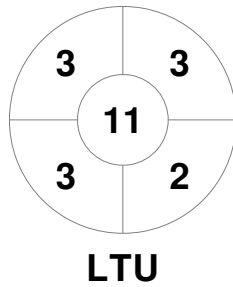

Full Time	0 - 6
Third Period	0 - 5
Half-time	0 - 3
First Period	0 - 1

Lithuania
GK Subs <table border="1" style="display: inline-table; width: 40px; height: 15px; vertical-align: middle;"></table>

Penalty Corners