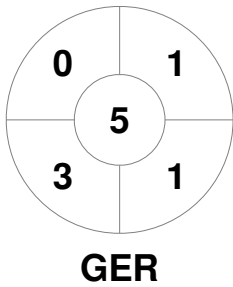

EuroHockey Indoor Championship Women 2024

8 - 11 Feb 2024

Berlin (GER)

Match Statistics

Match #	Date	Time	Pool / Class	Pitch
29	11 Feb 2024	14:00	Final	Pitch 1

Germany
GK Subs <table style="display: inline-table; border: none;"><tr><td style="width: 20px; height: 15px; border: 1px solid black;"></td><td style="width: 20px; height: 15px; border: 1px solid black;"></td><td style="width: 20px; height: 15px; border: 1px solid black;"></td></tr></table>

Full Time	3 - 2
Third Period	1 - 1
Half-time	1 - 1
First Period	0 - 1

Poland
GK Subs <table style="display: inline-table; border: none;"><tr><td style="width: 20px; height: 15px; border: 1px solid black;"></td><td style="width: 20px; height: 15px; border: 1px solid black;"></td><td style="width: 20px; height: 15px; border: 1px solid black;"></td></tr></table>

Penalty Corners