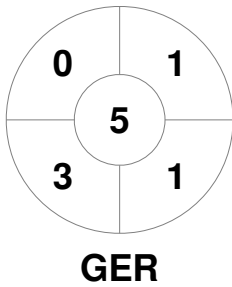

EuroHockey Indoor Championship Women 2024

8 - 11 Feb 2024

Berlin (GER)

Match Statistics

Match #	Date	Time	Pool / Class	Pitch
29	11 Feb 2024	14:00	Final	Pitch 1

Germany
GK Subs

Full Time	3 - 2
Third Period	1 - 1
Half-time	1 - 1
First Period	0 - 1

Poland
GK Subs

Penalty Corners