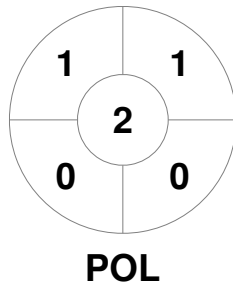

EuroHockey Indoor Championship Women 2024

8 - 11 Feb 2024

Berlin (GER)

Match Statistics

Match #	Date	Time	Pool / Class	Pitch
29	11 Feb 2024	14:00	Final	Pitch 1

Germany			
GK Subs <table style="display: inline-table; border: none;"><tr><td style="width: 20px; height: 15px; border: 1px solid black;"></td><td style="width: 20px; height: 15px; border: 1px solid black;"></td><td style="width: 20px; height: 15px; border: 1px solid black;"></td></tr></table>			

Full Time	3 - 2
Third Period	1 - 1
Half-time	1 - 1
First Period	0 - 1

Poland			
GK Subs <table style="display: inline-table; border: none;"><tr><td style="width: 20px; height: 15px; border: 1px solid black;"></td><td style="width: 20px; height: 15px; border: 1px solid black;"></td><td style="width: 20px; height: 15px; border: 1px solid black;"></td></tr></table>			