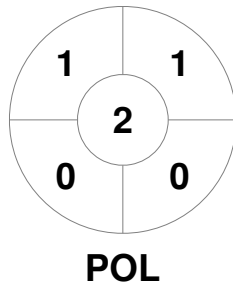

EuroHockey Indoor Championship Women 2024

8 - 11 Feb 2024

Berlin (GER)

Match Statistics

Match #	Date	Time	Pool / Class	Pitch
29	11 Feb 2024	14:00	Final	Pitch 1

Germany
GK Subs

Full Time	3 - 2
Third Period	1 - 1
Half-time	1 - 1
First Period	0 - 1

Poland
GK Subs

Penalty Corners