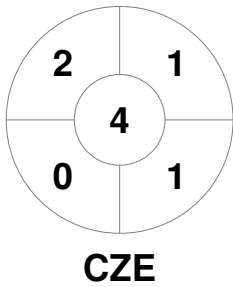

EuroHockey Indoor Championship Women 2024

8 - 11 Feb 2024

Berlin (GER)

Match Statistics

Match #	Date	Time	Pool / Class	Pitch
27	11 Feb 2024	11:00	5th/6th place	Pitch 1

Czechia
GK Subs <table style="display: inline-table; border: none;"><tr><td style="border: 1px solid black; width: 20px; height: 15px;"></td><td style="border: 1px solid black; width: 20px; height: 15px;"></td></tr></table>

Full Time	2 - 1
Third Period	2 - 0
Half-time	2 - 0
First Period	1 - 0

Belgium
GK Subs <table style="display: inline-table; border: none;"><tr><td style="border: 1px solid black; width: 20px; height: 15px; text-align: center;">31</td><td style="border: 1px solid black; width: 20px; height: 15px; text-align: center;">37</td></tr></table>

Penalty Corners