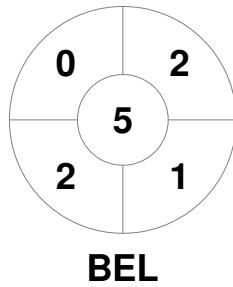

EuroHockey Indoor Championship Women 2024

8 - 11 Feb 2024

Berlin (GER)

Match Statistics

Match #	Date	Time	Pool / Class	Pitch
27	11 Feb 2024	11:00	5th/6th place	Pitch 1

Czechia		
GK Subs <table style="display: inline-table; border: none;"><tr><td style="border: 1px solid black; width: 20px; height: 15px;"></td><td style="border: 1px solid black; width: 20px; height: 15px;"></td></tr></table>		

Full Time	2 - 1
Third Period	2 - 0
Half-time	2 - 0
First Period	1 - 0

Belgium		
GK Subs <table style="display: inline-table; border: none;"><tr><td style="border: 1px solid black; width: 20px; height: 15px; text-align: center;">31</td><td style="border: 1px solid black; width: 20px; height: 15px; text-align: center;">37</td></tr></table>	31	37
31	37	