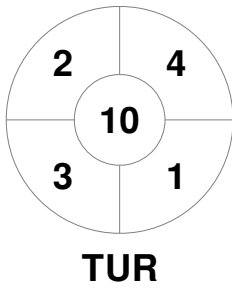

EuroHockey Indoor Championship Women 2024

8 - 11 Feb 2024

Berlin (GER)

Match Statistics

Match #	Date	Time	Pool / Class	Pitch
25	10 Feb 2024	21:25	9th/10th place	Pitch 1

Türkiye
GK Subs

Full Time	10 - 7
Third Period	7 - 4
Half-time	5 - 3
First Period	1 - 2

Italy
GK Subs

Penalty Corners

Circle Entries

Shots

Shots on Target

Possession %

Technical Delegate: LISKAUSKIENE Jolanta (LTU)