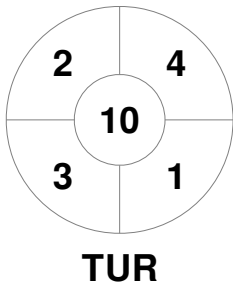

EuroHockey Indoor Championship Women 2024

8 - 11 Feb 2024

Berlin (GER)

Match Statistics

Match #	Date	Time	Pool / Class	Pitch
25	10 Feb 2024	21:25	9th/10th place	Pitch 1

Türkiye
GK Subs

Full Time	10 - 7
Third Period	7 - 4
Half-time	5 - 3
First Period	1 - 2

Italy
GK Subs

Penalty Corners

Circle Entries

Shots

Shots on Target

Possession %

Technical Delegate: LISKAUSKIENE Jolanta (LTU)