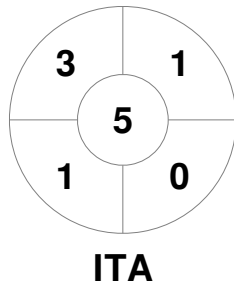

EuroHockey Indoor Championship Women 2024

8 - 11 Feb 2024

Berlin (GER)

Match Statistics

Match #	Date	Time	Pool / Class	Pitch
25	10 Feb 2024	21:25	9th/10th place	Pitch 1

Türkiye			
GK Subs			

Full Time	10 - 7
Third Period	7 - 4
Half-time	5 - 3
First Period	1 - 2

Italy			
GK Subs			

Penalty Corners