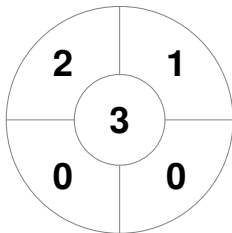

EuroHockey Indoor Championship Women 2024

8 - 11 Feb 2024

Berlin (GER)

Match Statistics

Match #	Date	Time	Pool / Class	Pitch
23	10 Feb 2024	20:00	Semifinal 1	Pitch 1

Germany
GK Subs <table style="display: inline-table; border: none;"><tr><td style="width: 20px; height: 15px; border: 1px solid black;"></td><td style="width: 20px; height: 15px; border: 1px solid black;"></td><td style="width: 20px; height: 15px; border: 1px solid black;"></td></tr></table>

Full Time	7 - 0
Third Period	7 - 0
Half-time	4 - 0
First Period	1 - 0

Austria
GK Subs <table style="display: inline-table; border: none;"><tr><td style="width: 20px; height: 15px; border: 1px solid black;"></td><td style="width: 20px; height: 15px; border: 1px solid black;"></td><td style="width: 20px; height: 15px; border: 1px solid black;"></td></tr></table>

Penalty Corners

GER