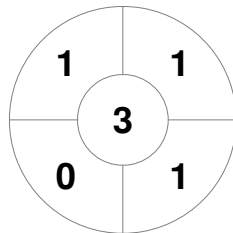

EuroHockey Indoor Championship Women 2024

8 - 11 Feb 2024

Berlin (GER)

Match Statistics

Match #	Date	Time	Pool / Class	Pitch
23	10 Feb 2024	20:00	Semifinal 1	Pitch 1

Germany
GK Subs <table style="display: inline-table; border: none;"><tr><td style="width: 20px; height: 15px; border: 1px solid black;"></td><td style="width: 20px; height: 15px; border: 1px solid black;"></td><td style="width: 20px; height: 15px; border: 1px solid black;"></td></tr></table>

Full Time	7 - 0
Third Period	7 - 0
Half-time	4 - 0
First Period	1 - 0

Austria
GK Subs <table style="display: inline-table; border: none;"><tr><td style="width: 20px; height: 15px; border: 1px solid black;"></td><td style="width: 20px; height: 15px; border: 1px solid black;"></td><td style="width: 20px; height: 15px; border: 1px solid black;"></td></tr></table>

Penalty Corners

GER

AUT

GER

AUT

Circle Entries

GER

AUT

GER

AUT

Shots

Shots on Target

Possession %