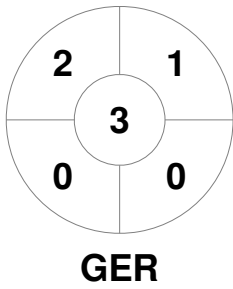

## Match Statistics

Match #	Date	Time	Pool / Class	Pitch
23	10 Feb 2024	20:00	Semifinal 1	Pitch 1

<b>Germany</b>			
GK Subs			

Full Time	7 - 0
Third Period	7 - 0
Half-time	4 - 0
First Period	1 - 0

<b>Austria</b>			
GK Subs			

### Circle Entries