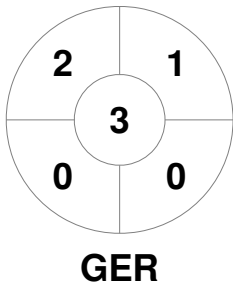

EuroHockey Indoor Championship Women 2024

8 - 11 Feb 2024

Berlin (GER)

Match Statistics

Match #	Date	Time	Pool / Class	Pitch
23	10 Feb 2024	20:00	Semifinal 1	Pitch 1

Germany
GK Subs ____   ____

Full Time	7 - 0
Third Period	7 - 0
Half-time	4 - 0
First Period	1 - 0

Austria
GK Subs ____   ____

Penalty Corners