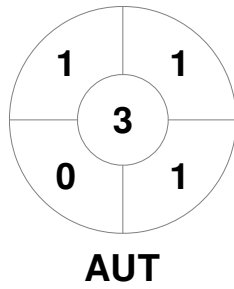

## Match Statistics

Match #	Date	Time	Pool / Class	Pitch
23	10 Feb 2024	20:00	Semifinal 1	Pitch 1

<b>Germany</b>			
GK Subs			

Full Time	7 - 0
Third Period	7 - 0
Half-time	4 - 0
First Period	1 - 0

<b>Austria</b>			
GK Subs			

### Circle Entries