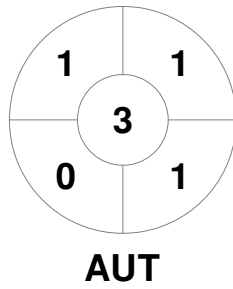

## Match Statistics

Match #	Date	Time	Pool / Class	Pitch
23	10 Feb 2024	20:00	Semifinal 1	Pitch 1

<b>Germany</b>			
GK Subs			

Full Time	7 - 0
Third Period	7 - 0
Half-time	4 - 0
First Period	1 - 0

<b>Austria</b>			
GK Subs			

### Circle Entries