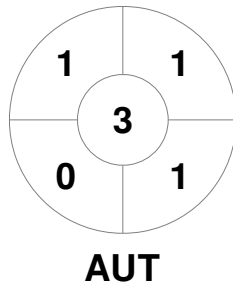

EuroHockey Indoor Championship Women 2024

8 - 11 Feb 2024

Berlin (GER)

Match Statistics

Match #	Date	Time	Pool / Class	Pitch
23	10 Feb 2024	20:00	Semifinal 1	Pitch 1

Germany
GK Subs <input style="width: 20px;" type="text"/> <input style="width: 20px;" type="text"/>

Full Time	7 - 0
Third Period	7 - 0
Half-time	4 - 0
First Period	1 - 0

Austria
GK Subs <input style="width: 20px;" type="text"/> <input style="width: 20px;" type="text"/>

Penalty Corners

Circle Entries

Shots