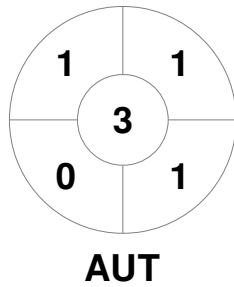

EuroHockey Indoor Championship Women 2024

8 - 11 Feb 2024

Berlin (GER)

Match Statistics

Match #	Date	Time	Pool / Class	Pitch
23	10 Feb 2024	20:00	Semifinal 1	Pitch 1

Germany
GK Subs ____   ____

Full Time	7 - 0
Third Period	7 - 0
Half-time	4 - 0
First Period	1 - 0

Austria
GK Subs ____   ____

Penalty Corners