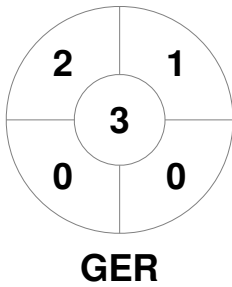

EuroHockey Indoor Championship Women 2024

8 - 11 Feb 2024

Berlin (GER)

Match Statistics

Match #	Date	Time	Pool / Class	Pitch
23	10 Feb 2024	20:00	Semifinal 1	Pitch 1

Germany
GK Subs <input style="width: 20px;" type="text"/> <input style="width: 20px;" type="text"/>

Full Time	7 - 0
Third Period	7 - 0
Half-time	4 - 0
First Period	1 - 0

Austria
GK Subs <input style="width: 20px;" type="text"/> <input style="width: 20px;" type="text"/>

Penalty Corners

Circle Entries

Shots