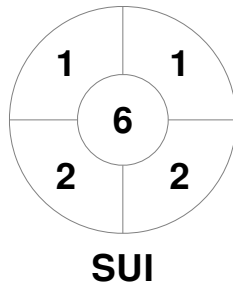

EuroHockey Indoor Championship Women 2024

8 - 11 Feb 2024

Berlin (GER)

Match Statistics

Match #	Date	Time	Pool / Class	Pitch
21	10 Feb 2024	15:45	5th-8th place (M21)	Pitch 1

Czechia
GK Subs <input style="width: 20px;" type="text"/> <input style="width: 20px;" type="text"/>

Full Time	4 - 0
Third Period	2 - 0
Half-time	1 - 0
First Period	0 - 0

Switzerland
GK Subs <input style="width: 20px;" type="text"/> 31 <input style="width: 20px;" type="text"/>

Penalty Corners

Circle Entries