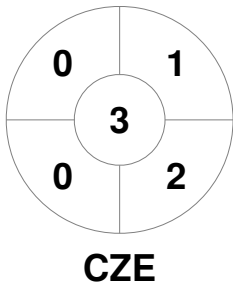

## Match Statistics

Match #	Date	Time	Pool / Class	Pitch
21	10 Feb 2024	15:45	5th-8th place (M21)	Pitch 1

<b>Czechia</b>			
GK Subs			

Full Time	<b>4 - 0</b>
Third Period	<b>2 - 0</b>
Half-time	<b>1 - 0</b>
First Period	<b>0 - 0</b>

### Circle Entries