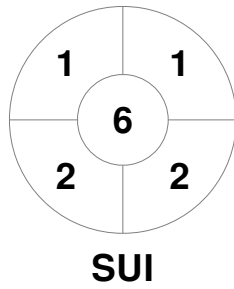

## Match Statistics

Match #	Date	Time	Pool / Class	Pitch
21	10 Feb 2024	15:45	5th-8th place (M21)	Pitch 1

<b>Czechia</b>			
GK Subs			

Full Time	<b>4 - 0</b>
Third Period	<b>2 - 0</b>
Half-time	<b>1 - 0</b>
First Period	<b>0 - 0</b>

### Circle Entries