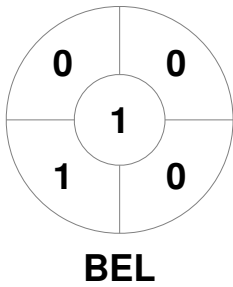

## Match Statistics

Match #	Date	Time	Pool / Class	Pitch
20	10 Feb 2024	12:45	Pool A	Pitch 1

<b>Belgium</b>
GK Subs <table border="1" style="display: inline-table; width: 40px; height: 15px; vertical-align: middle;"></table>

Full Time	<b>3 - 5</b>
Third Period	<b>2 - 4</b>
Half-time	<b>2 - 3</b>
First Period	<b>0 - 1</b>

<b>Germany</b>
GK Subs <table border="1" style="display: inline-table; width: 40px; height: 15px; vertical-align: middle;"></table> 11 31

### Circle Entries