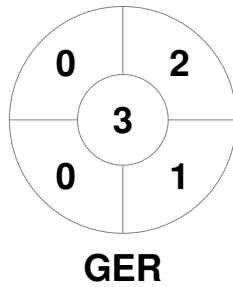

EuroHockey Indoor Championship Women 2024

8 - 11 Feb 2024

Berlin (GER)

Match Statistics

Match #	Date	Time	Pool / Class	Pitch
20	10 Feb 2024	12:45	Pool A	Pitch 1

Belgium			
GK Subs			

Full Time	3 - 5
Third Period	2 - 4
Half-time	2 - 3
First Period	0 - 1

Germany			
GK Subs	11	31	

Penalty Corners

Circle Entries

Shots

Shots on Target

Possession %