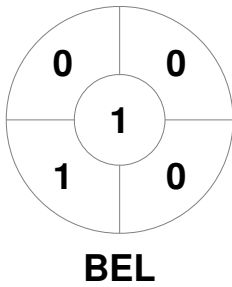

EuroHockey Indoor Championship Women 2024

8 - 11 Feb 2024

Berlin (GER)

Match Statistics

Match #	Date	Time	Pool / Class	Pitch
20	10 Feb 2024	12:45	Pool A	Pitch 1

Belgium			
GK Subs			

Full Time	3 - 5
Third Period	2 - 4
Half-time	2 - 3
First Period	0 - 1

Germany			
GK Subs	11	31	

Penalty Corners

Circle Entries

Shots

Shots on Target

Possession %