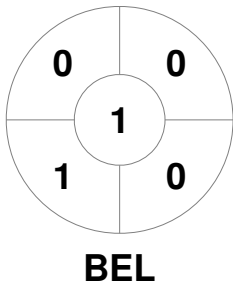

EuroHockey Indoor Championship Women 2024

8 - 11 Feb 2024

Berlin (GER)

Match Statistics

Match #	Date	Time	Pool / Class	Pitch
20	10 Feb 2024	12:45	Pool A	Pitch 1

Belgium
GK Subs <table border="1" style="display: inline-table; width: 40px; height: 15px; vertical-align: middle;"></table>

Circle Entries

Shots

Shots on Target

Possession %