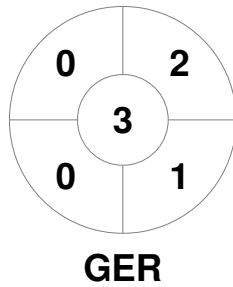

## Match Statistics

Match #	Date	Time	Pool / Class	Pitch
20	10 Feb 2024	12:45	Pool A	Pitch 1

<b>Belgium</b>
GK Subs <table border="1" style="display: inline-table; width: 40px; height: 15px; vertical-align: middle;"></table>

Full Time	<b>3 - 5</b>
Third Period	<b>2 - 4</b>
Half-time	<b>2 - 3</b>
First Period	<b>0 - 1</b>

<b>Germany</b>
GK Subs <table border="1" style="display: inline-table; width: 40px; height: 15px; vertical-align: middle;"></table> 11 31

### Circle Entries