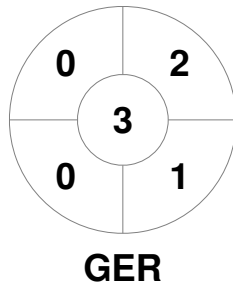

EuroHockey Indoor Championship Women 2024

8 - 11 Feb 2024

Berlin (GER)

Match Statistics

Match #	Date	Time	Pool / Class	Pitch
20	10 Feb 2024	12:45	Pool A	Pitch 1

Belgium
GK Subs <table border="1" style="display: inline-table; width: 40px; height: 15px; vertical-align: middle;"></table>

Circle Entries

Shots

Shots on Target

Possession %