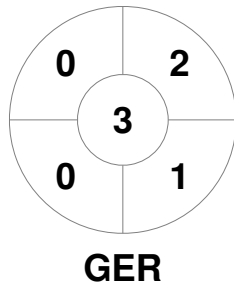

## Match Statistics

Match #	Date	Time	Pool / Class	Pitch
20	10 Feb 2024	12:45	Pool A	Pitch 1

<b>Belgium</b>
GK Subs <table border="1" style="display: inline-table; width: 40px; height: 15px; vertical-align: middle;"></table>

Full Time	<b>3 - 5</b>
Third Period	<b>2 - 4</b>
Half-time	<b>2 - 3</b>
First Period	<b>0 - 1</b>

<b>Germany</b>
GK Subs <table border="1" style="display: inline-table; width: 40px; height: 15px; vertical-align: middle;"></table> 11 31

### Circle Entries