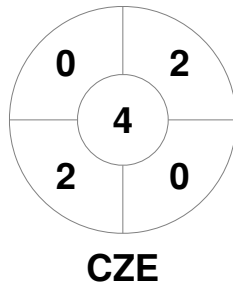

EuroHockey Indoor Championship Women 2024

8 - 11 Feb 2024

Berlin (GER)

Match Statistics

Match #	Date	Time	Pool / Class	Pitch
16	09 Feb 2024	19:45	Pool A	Pitch 1

Germany			
GK Subs			

Full Time	5 - 0
Third Period	5 - 0
Half-time	4 - 0
First Period	2 - 0

Czechia			
GK Subs			

Penalty Corners

Circle Entries

Shots

Shots on Target

Possession %