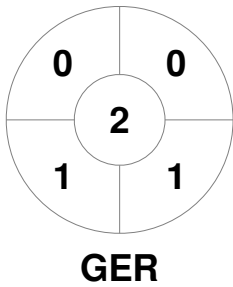

EuroHockey Indoor Championship Women 2024

8 - 11 Feb 2024

Berlin (GER)

Match Statistics

Match #	Date	Time	Pool / Class	Pitch
16	09 Feb 2024	19:45	Pool A	Pitch 1

Germany
GK Subs <table style="display: inline-table; border: 1px solid black; width: 40px; height: 15px; vertical-align: middle;"></table>

Full Time	5 - 0
Third Period	5 - 0
Half-time	4 - 0
First Period	2 - 0

Czechia
GK Subs <table style="display: inline-table; border: 1px solid black; width: 40px; height: 15px; vertical-align: middle;"></table>

Penalty Corners