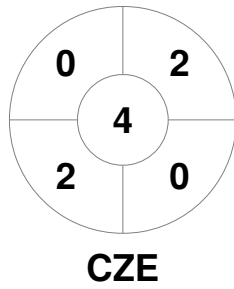

EuroHockey Indoor Championship Women 2024

8 - 11 Feb 2024

Berlin (GER)

Match Statistics

Match #	Date	Time	Pool / Class	Pitch
16	09 Feb 2024	19:45	Pool A	Pitch 1

Germany			
GK Subs			

Full Time	5 - 0
Third Period	5 - 0
Half-time	4 - 0
First Period	2 - 0

Czechia			
GK Subs			

Penalty Corners