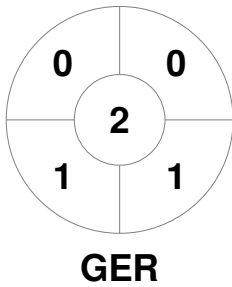

EuroHockey Indoor Championship Women 2024

8 - 11 Feb 2024

Berlin (GER)

Match Statistics

Match #	Date	Time	Pool / Class	Pitch
16	09 Feb 2024	19:45	Pool A	Pitch 1

Germany			
GK Subs			

Full Time	5 - 0
Third Period	5 - 0
Half-time	4 - 0
First Period	2 - 0

Czechia			
GK Subs			

Penalty Corners

Circle Entries

Shots

Shots on Target

Possession %