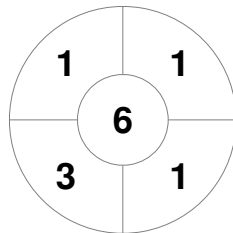

EuroHockey Indoor Championship Women 2024

8 - 11 Feb 2024

Berlin (GER)

Match Statistics

Match #	Date	Time	Pool / Class	Pitch
15	09 Feb 2024	18:30	Pool A	Pitch 1

Spain	
GK Subs	40

Full Time	5 - 3
Third Period	3 - 2
Half-time	2 - 0
First Period	1 - 0

Belgium	
GK Subs	38

Penalty Corners

ESP

BEL

ESP

BEL

Circle Entries

ESP