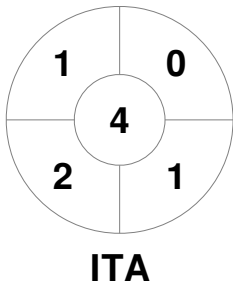

## Match Statistics

Match #	Date	Time	Pool / Class	Pitch
13	09 Feb 2024	16:00	Pool B	Pitch 1

<b>Italy</b>			
GK Subs			

Full Time	<b>1 - 3</b>
Third Period	<b>0 - 2</b>
Half-time	<b>0 - 0</b>
First Period	<b>0 - 0</b>

### Circle Entries