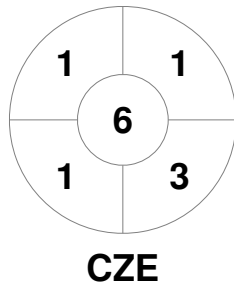

EuroHockey Indoor Championship Women 2024

8 - 11 Feb 2024

Berlin (GER)

Match Statistics

Match #	Date	Time	Pool / Class	Pitch
12	09 Feb 2024	13:45	Pool A	Pitch 1

Belgium
GK Subs <input style="width: 20px;" type="text"/> <input style="width: 20px;" type="text"/>

Full Time	2 - 2
Third Period	2 - 2
Half-time	1 - 2
First Period	1 - 0

Czechia
GK Subs <input style="width: 20px;" type="text"/> <input style="width: 20px;" type="text"/>

Penalty Corners

Circle Entries

Shots