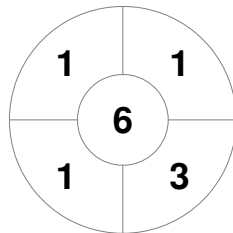

## Match Statistics

Match #	Date	Time	Pool / Class	Pitch
12	09 Feb 2024	13:45	Pool A	Pitch 1

<b>Belgium</b>			
GK Subs			

Full Time	2 - 2
Third Period	2 - 2
Half-time	1 - 2
First Period	1 - 0

<b>Czechia</b>			
GK Subs			

### Penalty Corners

**BEL**

**CZE**