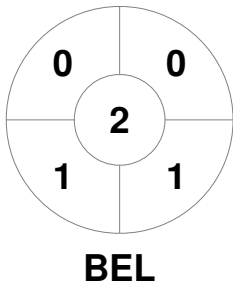

EuroHockey Indoor Championship Women 2024

8 - 11 Feb 2024

Berlin (GER)

Match Statistics

Match #	Date	Time	Pool / Class	Pitch
12	09 Feb 2024	13:45	Pool A	Pitch 1

Belgium
GK Subs <input style="width: 20px;" type="text"/> <input style="width: 20px;" type="text"/>

Full Time	2 - 2
Third Period	2 - 2
Half-time	1 - 2
First Period	1 - 0

Czechia
GK Subs <input style="width: 20px;" type="text"/> <input style="width: 20px;" type="text"/>

Penalty Corners

Circle Entries

Shots