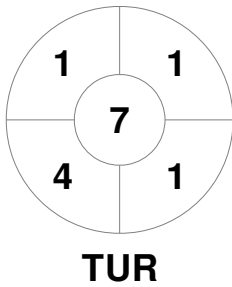

## Match Statistics

Match #	Date	Time	Pool / Class	Pitch
11	09 Feb 2024	12:30	Pool A	Pitch 1

<b>Türkiye</b>	
GK Subs	36

Full Time	5 - 8
Third Period	4 - 4
Half-time	3 - 4
First Period	1 - 2

<b>Spain</b>	
GK Subs	40

### Circle Entries