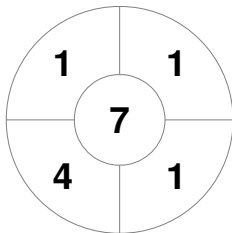

## Match Statistics

Match #	Date	Time	Pool / Class	Pitch
11	09 Feb 2024	12:30	Pool A	Pitch 1

<b>Türkiye</b>	
GK Subs	36

Full Time	5 - 8
Third Period	4 - 4
Half-time	3 - 4
First Period	1 - 2

<b>Spain</b>	
GK Subs	40