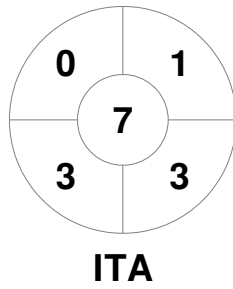

EuroHockey Indoor Championship Women 2024

8 - 11 Feb 2024

Berlin (GER)

Match Statistics

Match #	Date	Time	Pool / Class	Pitch
9	09 Feb 2024	10:00	Pool B	Pitch 1

Switzerland			
GK Subs <table style="display: inline-table; border: none;"><tr><td style="width: 20px; height: 15px; border: 1px solid black;"></td><td style="width: 20px; height: 15px; border: 1px solid black;"></td><td style="width: 20px; height: 15px; border: 1px solid black;"></td></tr></table>			

Full Time	6 - 0
Third Period	3 - 0
Half-time	3 - 0
First Period	2 - 0

Italy		
GK Subs <table style="display: inline-table; border: none;"><tr><td style="width: 20px; height: 15px; border: 1px solid black; text-align: center;">31</td><td style="width: 20px; height: 15px; border: 1px solid black; text-align: center;">37</td></tr></table>	31	37
31	37	