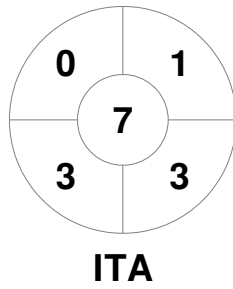

EuroHockey Indoor Championship Women 2024

8 - 11 Feb 2024

Berlin (GER)

Match Statistics

Match #	Date	Time	Pool / Class	Pitch
9	09 Feb 2024	10:00	Pool B	Pitch 1

Switzerland
GK Subs <table border="1" style="display: inline-table; width: 40px; height: 15px; vertical-align: middle;"></table>

Full Time	6 - 0
Third Period	3 - 0
Half-time	3 - 0
First Period	2 - 0

Italy
GK Subs <table border="1" style="display: inline-table; width: 40px; height: 15px; vertical-align: middle;"></table> 31 <table border="1" style="display: inline-table; width: 40px; height: 15px; vertical-align: middle;"></table> 37