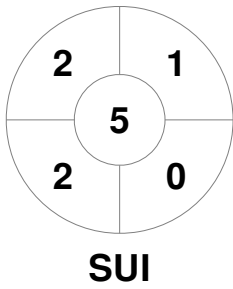

EuroHockey Indoor Championship Women 2024

8 - 11 Feb 2024

Berlin (GER)

Match Statistics

Match #	Date	Time	Pool / Class	Pitch
9	09 Feb 2024	10:00	Pool B	Pitch 1

Switzerland
GK Subs <table border="1" style="display: inline-table; width: 40px; height: 15px; vertical-align: middle;"></table>

Full Time	6 - 0
Third Period	3 - 0
Half-time	3 - 0
First Period	2 - 0

Italy
GK Subs <table border="1" style="display: inline-table; width: 40px; height: 15px; vertical-align: middle;"></table> 31 <table border="1" style="display: inline-table; width: 40px; height: 15px; vertical-align: middle;"></table> 37

Penalty Corners