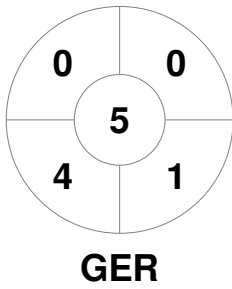

EuroHockey Indoor Championship Women 2024

8 - 11 Feb 2024

Berlin (GER)

Match Statistics

Match #	Date	Time	Pool / Class	Pitch
8	08 Feb 2024	19:45	Pool A	Pitch 1

Germany			
GK Subs			

Full Time	7 - 2
Third Period	4 - 1
Half-time	2 - 1
First Period	1 - 1

Türkiye			
GK Subs			

Penalty Corners

Circle Entries

Shots

Shots on Target

Possession %

Technical Delegate: LISKAUSKIENE Jolanta (LTU)