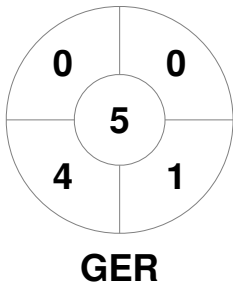

EuroHockey Indoor Championship Women 2024

8 - 11 Feb 2024

Berlin (GER)

Match Statistics

Match #	Date	Time	Pool / Class	Pitch
8	08 Feb 2024	19:45	Pool A	Pitch 1

Germany
GK Subs <table style="display: inline-table; border: none;"><tr><td style="width: 20px; height: 15px; border: 1px solid black;"></td><td style="width: 20px; height: 15px; border: 1px solid black;"></td><td style="width: 20px; height: 15px; border: 1px solid black;"></td></tr></table>

Full Time	7 - 2
Third Period	4 - 1
Half-time	2 - 1
First Period	1 - 1

Türkiye
GK Subs <table style="display: inline-table; border: none;"><tr><td style="width: 20px; height: 15px; border: 1px solid black;"></td><td style="width: 20px; height: 15px; border: 1px solid black;"></td><td style="width: 20px; height: 15px; border: 1px solid black;"></td></tr></table>

Penalty Corners