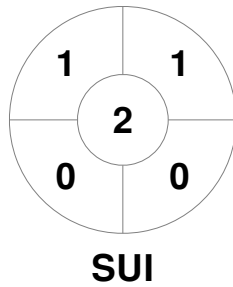

EuroHockey Indoor Championship Women 2024

8 - 11 Feb 2024

Berlin (GER)

Match Statistics

Match #	Date	Time	Pool / Class	Pitch
6	08 Feb 2024	17:15	Pool B	Pitch 1

Austria
GK Subs <table style="display: inline-table; border: none;"><tr><td style="border: 1px solid black; width: 20px; height: 15px;"></td><td style="border: 1px solid black; width: 20px; height: 15px;"></td></tr></table>

Full Time	3 - 2
Third Period	2 - 1
Half-time	1 - 0
First Period	1 - 0

Switzerland
GK Subs <table style="display: inline-table; border: none;"><tr><td style="border: 1px solid black; width: 20px; height: 15px; text-align: center;">35</td><td style="border: 1px solid black; width: 20px; height: 15px;"></td></tr></table>

Penalty Corners