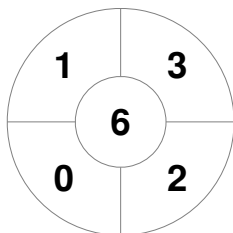

EuroHockey Indoor Championship Women 2024

8 - 11 Feb 2024

Berlin (GER)

Match Statistics

Match #	Date	Time	Pool / Class	Pitch
4	08 Feb 2024	13:45	Pool A	Pitch 1

Germany
GK Subs ____

Full Time	4 - 2
Third Period	3 - 0
Half-time	2 - 0
First Period	0 - 0

Spain
GK Subs ____

Penalty Corners

GER