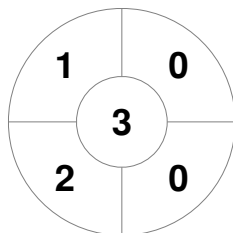

EuroHockey Indoor Championship Women 2024

8 - 11 Feb 2024

Berlin (GER)

Match Statistics

Match #	Date	Time	Pool / Class	Pitch
4	08 Feb 2024	13:45	Pool A	Pitch 1

Germany
GK Subs ____

Full Time	4 - 2
Third Period	3 - 0
Half-time	2 - 0
First Period	0 - 0

Spain
GK Subs ____

Penalty Corners

GER

ESP

Circle Entries

GER

ESP

Shots

GER

ESP

Shots on Target

GER

ESP

Possession %

GER

ESP