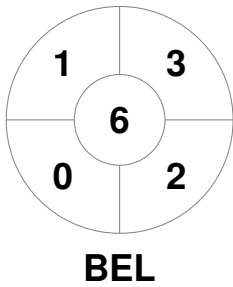

## Match Statistics

Match #	Date	Time	Pool / Class	Pitch
3	08 Feb 2024	12:30	Pool A	Pitch 1

<b>Belgium</b>			
GK Subs			

Full Time	<b>4 - 2</b>
Third Period	<b>3 - 2</b>
Half-time	<b>2 - 1</b>
First Period	<b>0 - 0</b>

### Circle Entries