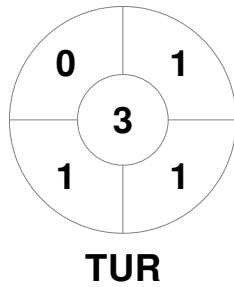

## Match Statistics

Match #	Date	Time	Pool / Class	Pitch
3	08 Feb 2024	12:30	Pool A	Pitch 1

<b>Belgium</b>			
GK Subs			

Full Time	<b>4 - 2</b>
Third Period	<b>3 - 2</b>
Half-time	<b>2 - 1</b>
First Period	<b>0 - 0</b>

### Circle Entries