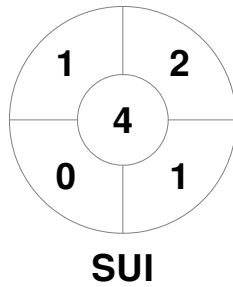

EuroHockey Indoor Championship Women 2024

8 - 11 Feb 2024

Berlin (GER)

Match Statistics

Match #	Date	Time	Pool / Class	Pitch
1	08 Feb 2024	10:00	Pool B	Pitch 1

Poland			
GK Subs			

Full Time	4 - 1
Third Period	4 - 0
Half-time	3 - 0
First Period	2 - 0

Switzerland			
GK Subs			

Penalty Corners