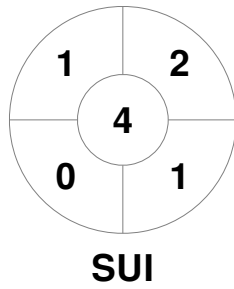

## Match Statistics

Match #	Date	Time	Pool / Class	Pitch
1	08 Feb 2024	10:00	Pool B	Pitch 1

<b>Poland</b>			
GK Subs			

Full Time	4 - 1
Third Period	4 - 0
Half-time	3 - 0
First Period	2 - 0

<b>Switzerland</b>			
GK Subs			

### Circle Entries