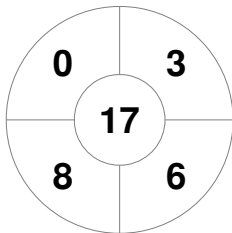

**Match Statistics**

Match #	Date	Time	Pool / Class	Pitch
W16	01 Oct 2023	18:30	Pool B	Pitch 1

China

Full Time	0 - 2
Third Period	0 - 2
Half-time	0 - 1
First Period	0 - 0

Japan

**Penalty Corners**

CHN

JPN

**Circle Entries**

CHN

JPN

**Shots**

CHN

JPN

**Shots on Target**

CHN