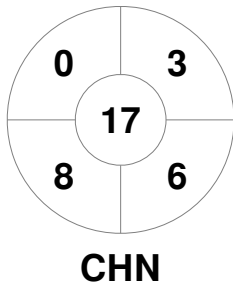

Match Statistics

Match #	Date	Time	Pool / Class	Pitch
W16	01 Oct 2023	18:30	Pool B	Pitch 1

China

Full Time	0 - 2
Third Period	0 - 2
Half-time	0 - 1
First Period	0 - 0

Japan

Penalty Corners

Circle Entries

Shots