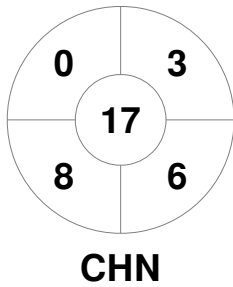

Match Statistics

Match #	Date	Time	Pool / Class	Pitch
W16	01 Oct 2023	18:30	Pool B	Pitch 1

China	Full Time	0 - 2	Japan
	Third Period	0 - 2	
	Half-time	0 - 1	
	First Period	0 - 0	

Penalty Corners

Circle Entries