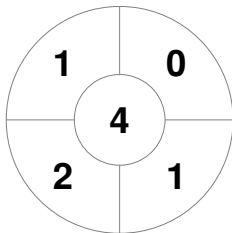

Match Statistics

Match #	Date	Time	Pool / Class	Pitch
M25	10 Jun 2023	15:30	Semi-Final 2	Pitch 1

China	Full Time	0 - 2	Korea
	Third Period	0 - 2	
	Half-time	0 - 2	
	First Period	0 - 1	

Penalty Corners

CHN

KOR

CHN

KOR

Circle Entries

CHN

KOR

CHN

KOR