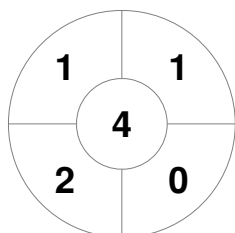

2022 Indoor Test matches NAM v RSA (M)
 28 - 30 Oct 2022
 Windhoek

Match Statistics

Match #	Date	Time	Pool / Class	Pitch
3	29 Oct 2022	12:00		Pitch 1

Namibia			<table border="1"> <tr><td>Full Time</td><td align="center">3 - 7</td></tr> <tr><td>Third Period</td><td align="center">3 - 4</td></tr> <tr><td>Half-time</td><td align="center">1 - 3</td></tr> <tr><td>First Period</td><td align="center">0 - 2</td></tr> </table>	Full Time	3 - 7	Third Period	3 - 4	Half-time	1 - 3	First Period	0 - 2	South Africa		
Full Time	3 - 7													
Third Period	3 - 4													
Half-time	1 - 3													
First Period	0 - 2													
GK Subs			GK Subs											

Penalty Corners

NAM

RSA

NAM

RSA

Circle Entries

Shots

NAM