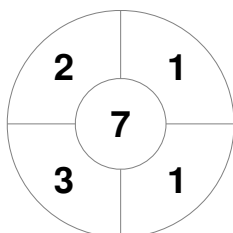

2022 Indoor Test matches NAM v RSA (M)
 28 - 30 Oct 2022
 Windhoek

Match Statistics

Match #	Date	Time	Pool / Class	Pitch
1	28 Oct 2022	12:00		Pitch 1

Namibia			<table border="1"> <tr><td>Full Time</td><td align="center">6 - 5</td></tr> <tr><td>Third Period</td><td align="center">5 - 3</td></tr> <tr><td>Half-time</td><td align="center">5 - 1</td></tr> <tr><td>First Period</td><td align="center">2 - 0</td></tr> </table>	Full Time	6 - 5	Third Period	5 - 3	Half-time	5 - 1	First Period	2 - 0	South Africa		
Full Time	6 - 5													
Third Period	5 - 3													
Half-time	5 - 1													
First Period	2 - 0													
GK Subs				GK Subs										

Penalty Corners

NAM

RSA

NAM

RSA

Shots

NAM

RSA