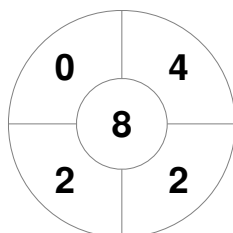

2022 Indoor Test matches NAM v RSA (M)
 28 - 30 Oct 2022
 Windhoek

Match Statistics

Match #	Date	Time	Pool / Class	Pitch
1	28 Oct 2022	12:00		Pitch 1

Namibia			<table border="1"> <tr><td>Full Time</td><td align="center">6 - 5</td></tr> <tr><td>Third Period</td><td align="center">5 - 3</td></tr> <tr><td>Half-time</td><td align="center">5 - 1</td></tr> <tr><td>First Period</td><td align="center">2 - 0</td></tr> </table>	Full Time	6 - 5	Third Period	5 - 3	Half-time	5 - 1	First Period	2 - 0	South Africa		
Full Time	6 - 5													
Third Period	5 - 3													
Half-time	5 - 1													
First Period	2 - 0													
GK Subs				GK Subs										

Penalty Corners

NAM

RSA

NAM

RSA

Shots

NAM

RSA