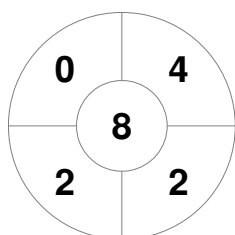

2022 Indoor Test matches NAM v RSA (M)
 28 - 30 Oct 2022
 Windhoek

Match Statistics

Match #	Date	Time	Pool / Class	Pitch
1	28 Oct 2022	12:00		Pitch 1

Namibia			<table border="1"> <tr><td>Full Time</td><td align="center">6 - 5</td></tr> <tr><td>Third Period</td><td align="center">5 - 3</td></tr> <tr><td>Half-time</td><td align="center">5 - 1</td></tr> <tr><td>First Period</td><td align="center">2 - 0</td></tr> </table>	Full Time	6 - 5	Third Period	5 - 3	Half-time	5 - 1	First Period	2 - 0	South Africa		
Full Time	6 - 5													
Third Period	5 - 3													
Half-time	5 - 1													
First Period	2 - 0													
GK Subs				GK Subs										

Penalty Corners

NAM

RSA

NAM

RSA

Shots

NAM

RSA