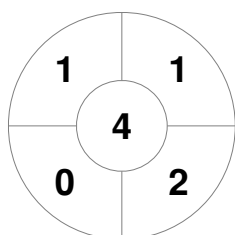

2022 Indoor Test matches NAM v RSA (W)
 28 - 30 Oct 2022
 Windhoek

Match Statistics

Match #	Date	Time	Pool / Class	Pitch
1	28 Oct 2022	10:30		Rsa - Pitch 1

Namibia			<table border="1"> <tr><td>Full Time</td><td align="center">2 - 0</td></tr> <tr><td>Third Period</td><td align="center">0 - 0</td></tr> <tr><td>Half-time</td><td align="center">0 - 0</td></tr> <tr><td>First Period</td><td align="center">0 - 0</td></tr> </table>	Full Time	2 - 0	Third Period	0 - 0	Half-time	0 - 0	First Period	0 - 0	South Africa		
Full Time	2 - 0													
Third Period	0 - 0													
Half-time	0 - 0													
First Period	0 - 0													
GK Subs				GK Subs										

Penalty Corners

NAM

RSA

NAM

RSA

Shots

NAM

RSA