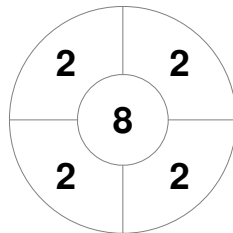

**Match Statistics**

Match #	Date	Time	Pool / Class	Pitch
4	23 Oct 2022	16:05	RR	

**Japan**

Full Time	2 - 1
Third Period	2 - 1
Half-time	2 - 1
First Period	0 - 0

**Great Britain**

**Penalty Corners**

**JPN**

**GBR**

**Circle Entries**

**JPN**

**GBR**

**Shots**

**JPN**

**GBR**

**Shots on Target**