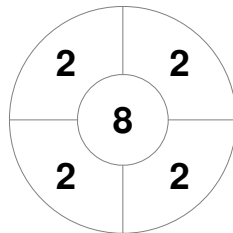

Match Statistics

Match #	Date	Time	Pool / Class	Pitch
4	23 Oct 2022	16:05	RR	

Japan

Full Time	2 - 1
Third Period	2 - 1
Half-time	2 - 1
First Period	0 - 0

Great Britain

Penalty Corners

JPN

GBR

JPN

GBR

Circle Entries

JPN

GBR

JPN

GBR

Shots