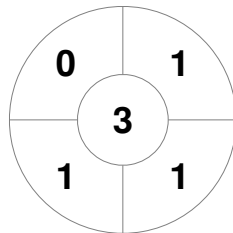

Match Statistics

Match #	Date	Time	Pool / Class	Pitch
2	01 Sep 2022	16:00	RR	Pitch 1

Zimbabwe

Full Time	2 - 2
Third Period	1 - 1
Half-time	1 - 1
First Period	1 - 0

Namibia

Penalty Corners

ZIM

NAM

Circle Entries

ZIM

NAM

Shots

ZIM

NAM

Shots on Target

ZIM