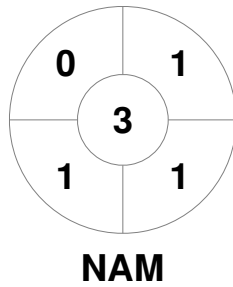

|              |       |
|--------------|-------|
| Full Time    | 2 - 2 |
| Third Period | 1 - 1 |
| Half-time    | 1 - 1 |
| First Period | 1 - 0 |

**Namibia**

**Penalty Corners**

**Circle Entries**

**Shots**