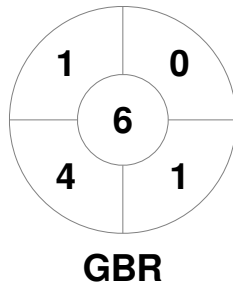

Match Statistics

| Match # | Date | Time | Pool / Class | Pitch |
|---------|-------------|-------|--------------|---------------|
| 32 | 23 Apr 2023 | 16:40 | RR | NPW - Pitch 1 |

| | | | |
|--------------------|--------------|-------|----------------------|
| New Zealand | Full Time | 0 - 2 | Great Britain |
| | Third Period | 0 - 2 | |
| | Half-time | 0 - 2 | |
| | First Period | 0 - 1 | |

Penalty Corners

Circle Entries

Shots

Shots on Target

Possession %