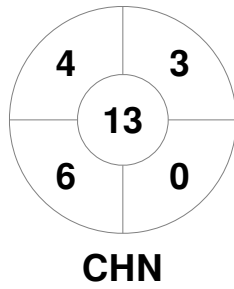

Match Statistics

Match #	Date	Time	Pool / Class	Pitch
24	26 Feb 2023	15:10	RR	NHCW - Pitch 1

New Zealand	Full Time	2 - 5	China
	Third Period	2 - 3	
	Half-time	1 - 3	
	First Period	0 - 1	

Penalty Corners

Circle Entries