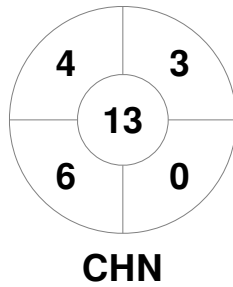

Match Statistics

Match #	Date	Time	Pool / Class	Pitch
24	26 Feb 2023	15:10	RR	NHCW - Pitch 1

New Zealand

Full Time	2 - 5
Third Period	2 - 3
Half-time	1 - 3
First Period	0 - 1

China

Penalty Corners

Circle Entries