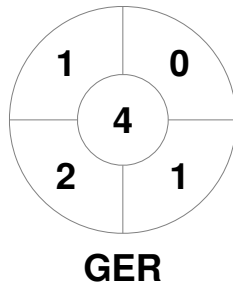

Match Statistics

Match #	Date	Time	Pool / Class	Pitch
65	27 Jun 2023	19:40	RR	WHSA - Pitch 1

Netherlands

Full Time	2 - 0
Third Period	2 - 0
Half-time	1 - 0
First Period	0 - 0

Germany

Penalty Corners

Circle Entries

Shots

Shots on Target

Possession %