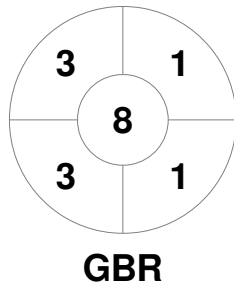

Match Statistics

Match #	Date	Time	Pool / Class	Pitch
34	28 Apr 2023	19:40	RR	Christchurch, New Zealand

New Zealand	Full Time	1 - 6	Great Britain
	Third Period	0 - 5	
	Half-time	0 - 3	
	First Period	0 - 0	

Penalty Corners

Circle Entries

Shots

Shots on Target

Possession %