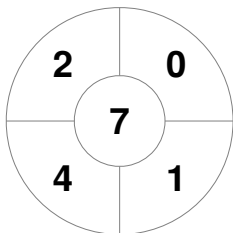

Match Statistics

Match #	Date	Time	Pool / Class	Pitch
23	05 Aug 2022	18:00	Semi-final 1	

<b>England</b>	Full Time	0 - 0	<b>New Zealand</b>
	Third Period	0 - 0	
	Half-time	0 - 0	
	First Period	0 - 0	
	Shootout	2 - 0	

Penalty Corners

ENG

NZL

Circle Entries

ENG

NZL

Shots

ENG