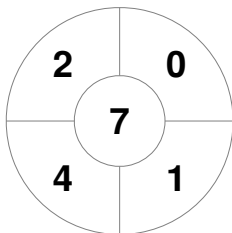

Match Statistics

Match #	Date	Time	Pool / Class	Pitch
23	05 Aug 2022	18:00	Semi-final 1	

England	Full Time	0 - 0	New Zealand
	Third Period	0 - 0	
	Half-time	0 - 0	
	First Period	0 - 0	
	Shootout	2 - 0	

Penalty Corners

ENG

NZL

Circle Entries

ENG

NZL

Shots

ENG

NZL