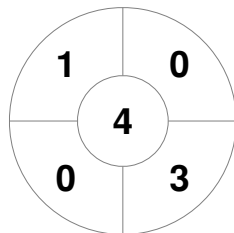

Penalty Corners

ENG

NZL

Circle Entries

ENG

NZL

Shots

ENG