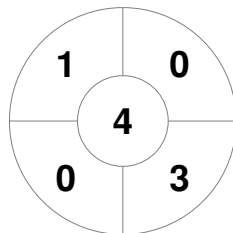

Match Statistics

Match #	Date	Time	Pool / Class	Pitch
23	05 Aug 2022	18:00	Semi-final 1	

England	Full Time	0 - 0	New Zealand
	Third Period	0 - 0	
	Half-time	0 - 0	
	First Period	0 - 0	
	Shootout	2 - 0	

Penalty Corners

ENG

NZL

Circle Entries

ENG

NZL

Shots

ENG

NZL