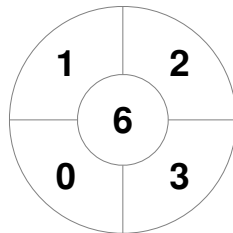

Match Statistics

Match #	Date	Time	Pool / Class	Pitch
22	05 Aug 2022	11:15	7th - 8th place	

Wales

Full Time	0 - 1
Third Period	0 - 1
Half-time	0 - 0
First Period	0 - 0

South Africa

Penalty Corners

WAL

RSA

WAL

RSA

Circle Entries

WAL

RSA

WAL

RSA

Shots