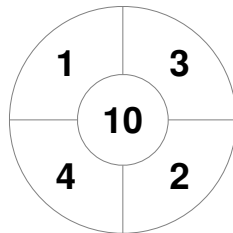

Match Statistics

Match #	Date	Time	Pool / Class	Pitch
19	04 Aug 2022	09:00	Pool B	

South Africa

Full Time	1 - 4
Third Period	0 - 3
Half-time	0 - 3
First Period	0 - 3

New Zealand

Penalty Corners

RSA

NZL

Circle Entries

RSA

NZL

Shots

RSA

NZL

Shots on Target

RSA