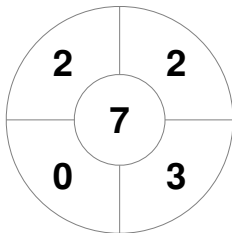

Match Statistics

Match #	Date	Time	Pool / Class	Pitch
19	04 Aug 2022	19:00	Pool A	

South Africa

Full Time	4 - 3
Third Period	3 - 2
Half-time	3 - 1
First Period	2 - 1

New Zealand

Penalty Corners

RSA

NZL

Circle Entries

RSA

NZL

Shots

RSA

NZL

Shots on Target

RSA