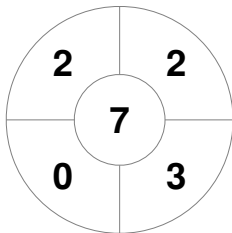

Match Statistics

Match #	Date	Time	Pool / Class	Pitch
19	04 Aug 2022	19:00	Pool A	

South Africa

Full Time	4 - 3
Third Period	3 - 2
Half-time	3 - 1
First Period	2 - 1

New Zealand

Penalty Corners

RSA

NZL

RSA

NZL

Circle Entries

RSA

NZL

RSA

NZL

Shots