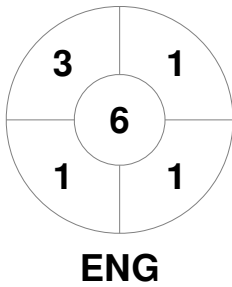

Match Statistics

Match #	Date	Time	Pool / Class	Pitch
7	31 Jul 2022	14:00	Pool B	

England

Full Time	4 - 2
Third Period	2 - 1
Half-time	1 - 1
First Period	1 - 0

Wales

Penalty Corners

Circle Entries

Shots