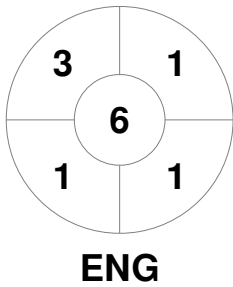

Match Statistics

Match #	Date	Time	Pool / Class	Pitch
7	31 Jul 2022	14:00	Pool B	

England

Full Time	4 - 2
Third Period	2 - 1
Half-time	1 - 1
First Period	1 - 0

Wales

Penalty Corners

Circle Entries

Shots