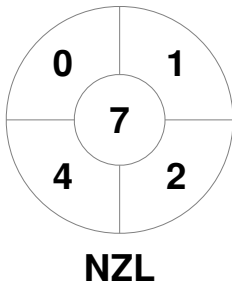

Match Statistics

Match #	Date	Time	Pool / Class	Pitch
2	29 Jul 2022	21:00	Pool A	

New Zealand

Full Time	5 - 5
Third Period	2 - 5
Half-time	1 - 5
First Period	0 - 1

Scotland

Penalty Corners

Circle Entries

Shots