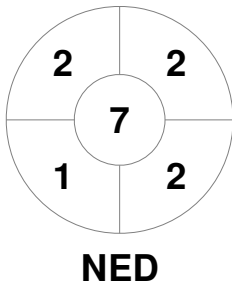

Match Statistics

Match #	Date	Time	Pool / Class	Pitch
19	06 Jul 2022	19:30	Pool A	WHSA - Pitch 1

Netherlands

Full Time	3 - 1
Third Period	2 - 1
Half-time	1 - 1
First Period	1 - 0

Chile

Penalty Corners

Circle Entries

Shots

Shots on Target

Possession %