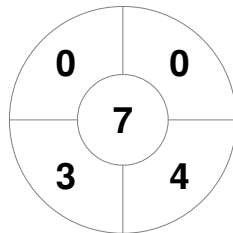

Match Statistics

Match #	Date	Time	Pool / Class	Pitch
2	02 Jul 2022	14:00	Pool B	WHSa - Pitch 1

New Zealand

Full Time	2 - 2
Third Period	1 - 2
Half-time	1 - 0
First Period	0 - 0

China

Penalty Corners

NZL

CHN

Circle Entries

NZL

CHN

Shots

NZL

CHN

Shots on Target

NZL