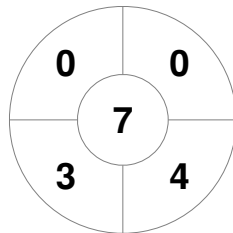

**Match Statistics**

Match #	Date	Time	Pool / Class	Pitch
2	02 Jul 2022	14:00	Pool B	WHSa - Pitch 1

**New Zealand**

Full Time	2 - 2
Third Period	1 - 2
Half-time	1 - 0
First Period	0 - 0

**China**

**Penalty Corners**

**NZL**

**CHN**

**Circle Entries**

**NZL**

**CHN**

**Shots**

**NZL**

**CHN**