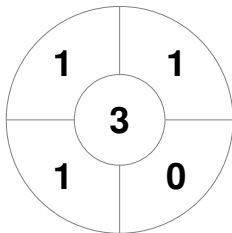

**Match Statistics**

Match #	Date	Time	Pool / Class	Pitch
2	02 Jul 2022	14:00	Pool B	WHSa - Pitch 1

**New Zealand**

Full Time	2 - 2
Third Period	1 - 2
Half-time	1 - 0
First Period	0 - 0

**China**

**Penalty Corners**

**NZL**

**CHN**

**Circle Entries**

**NZL**

**CHN**

**Shots**

**NZL**

**CHN**