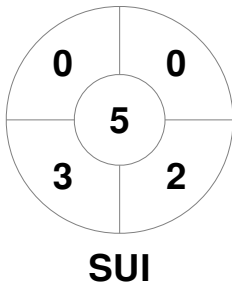

Spain			
GK Subs			

Penalty Corners

Circle Entries

Shots

Shots on Target

Possession %

Technical Delegate: NAZARET Magda (POL)