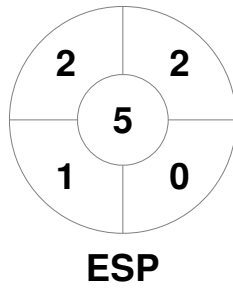

Spain			
GK Subs			

Penalty Corners

Circle Entries

Shots

Shots on Target

Possession %

Technical Delegate: NAZARET Magda (POL)