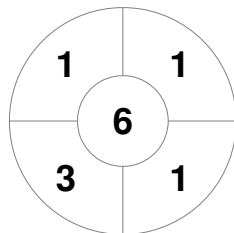

Match Statistics

Match #	Date	Time	Pool / Class	Pitch
30	24 Apr 2022	14:00	RR	KSSCH - Pitch 1

United States	Full Time	2 - 2	England
	Third Period	2 - 0	
	Half-time	2 - 0	
	First Period	1 - 0	
	Shootout	1 - 3	

Penalty Corners

USA

ENG

Circle Entries

USA

ENG

Shots

USA