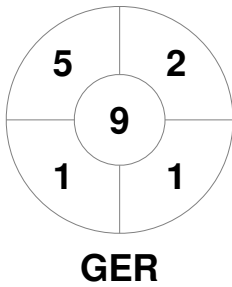

Match Statistics

Match #	Date	Time	Pool / Class	Pitch
46	21 May 2022	16:30	RR	ERS - Pitch 1

Germany

Full Time	6 - 3
Third Period	5 - 1
Half-time	4 - 1
First Period	2 - 1

Argentina

Penalty Corners

Circle Entries

Shots

Shots on Target

Possession %