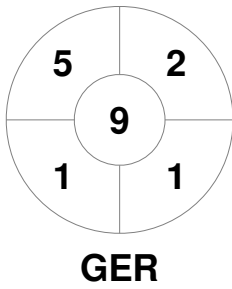

Match Statistics

Match #	Date	Time	Pool / Class	Pitch
46	21 May 2022	16:30	RR	ERS - Pitch 1

Germany

Full Time	6 - 3
Third Period	5 - 1
Half-time	4 - 1
First Period	2 - 1

Argentina

Penalty Corners

Circle Entries

Shots

Shots on Target

Possession %