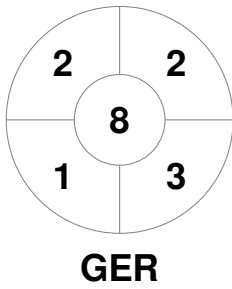

Match Statistics

Match #	Date	Time	Pool / Class	Pitch
40	05 May 2022	15:30	RR	HPM - Pitch 1

Germany

Full Time	3 - 2
Third Period	3 - 2
Half-time	1 - 1
First Period	0 - 1

England

Penalty Corners

Circle Entries

Shots

Shots on Target

Possession %