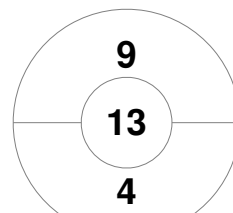

Match Statistics

Match #	Date	Time	Pool / Class	Pitch
16	04 Aug 1992	19:30	Semifinal	

Korea	Full Time	1 - 1	Spain
	Half Time	1 - 1	

Penalty Corners

KOR

ESP

KOR

ESP

Circle Entries

KOR

ESP

KOR

ESP

Shots

Shots on Target

Possession %