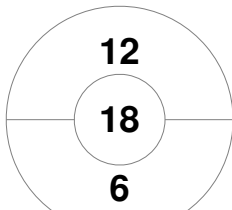

Match Statistics

Match #	Date	Time	Pool / Class	Pitch
16	04 Aug 1992	19:30	Semifinal	

Korea	Full Time	1 - 1	Spain
	Half Time	1 - 1	

Penalty Corners

KOR

ESP

Circle Entries

KOR

ESP

Shots

KOR

ESP

Shots on Target

KOR

ESP

Possession %

KOR

ESP