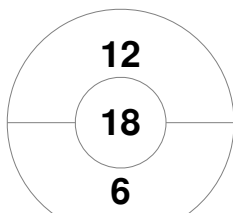

Match Statistics

Match #	Date	Time	Pool / Class	Pitch
16	04 Aug 1992	19:30	Semifinal	

Korea	Full Time	1 - 1	Spain
	Half Time	1 - 1	

Penalty Corners

KOR

ESP

KOR

ESP

Circle Entries

KOR

ESP

KOR

ESP

Shots

Shots on Target

Possession %