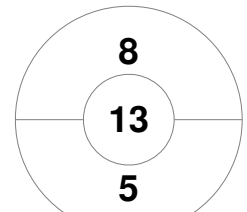

Match Statistics

Match #	Date	Time	Pool / Class	Pitch
16	04 Aug 1992	19:30	Semifinal	

Korea	Full Time	1 - 1	Spain
	Half Time	1 - 1	

Penalty Corners

KOR

ESP

Circle Entries

KOR

ESP

Shots

KOR

ESP

Shots on Target

KOR

ESP

Possession %

KOR

ESP