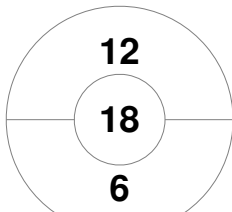

Match Statistics

Match #	Date	Time	Pool / Class	Pitch
16	04 Aug 1992	19:30	Semifinal	

Korea	Full Time	1 - 1	Spain
	Half Time	1 - 1	

Penalty Corners

KOR

ESP

Circle Entries

KOR

ESP

Shots

KOR

ESP

Shots on Target

KOR

ESP

Possession %

KOR

ESP