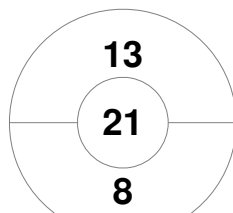

Match Statistics

Match #	Date	Time	Pool / Class	Pitch
16	04 Aug 1992	19:30	Semifinal	

Korea	Full Time	1 - 1	Spain
	Half Time	1 - 1	

Penalty Corners

KOR

ESP

KOR

ESP

Circle Entries

KOR

ESP

KOR

ESP

Shots

Shots on Target

Possession %