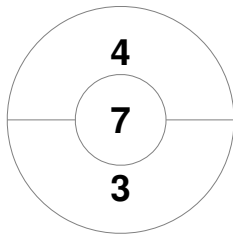

Match Statistics

Match #	Date	Time	Pool / Class	Pitch
16	04 Aug 1992	19:30	Semifinal	

Korea	Full Time	1 - 1	Spain
	Half Time	1 - 1	

Penalty Corners

KOR

ESP

KOR

ESP

Circle Entries

KOR

ESP

KOR

ESP

Shots

Shots on Target

Possession %