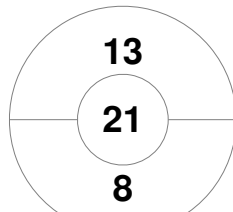

Match Statistics

Match #	Date	Time	Pool / Class	Pitch
16	04 Aug 1992	19:30	Semifinal	

Korea	Full Time	1 - 1	Spain
	Half Time	1 - 1	

Penalty Corners

KOR

ESP

Circle Entries

KOR

ESP

Shots

KOR

ESP

Shots on Target

KOR

ESP

Possession %

KOR

ESP