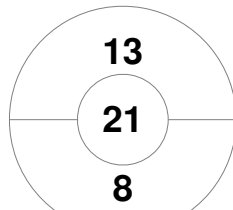

Match Statistics

Match #	Date	Time	Pool / Class	Pitch
16	04 Aug 1992	19:30	Semifinal	

Korea	Full Time	1 - 1	Spain
	Half Time	1 - 1	

Penalty Corners

KOR

ESP

Circle Entries

KOR

ESP

Shots

KOR

ESP

Shots on Target

KOR

ESP

Possession %

KOR

ESP